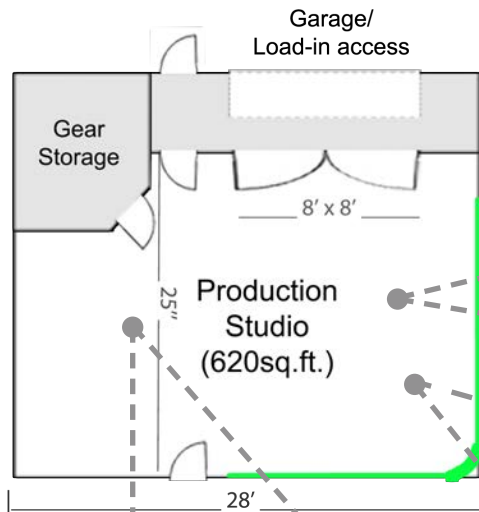

## Studio Space For Rent:

- 620 sq. ft.
- Rates:
  - \$35/hr (2 hour min.)
  - \$350 day rate (11 hours)
  - Weekly & Monthly rates also available
- Easy vehicle load-in access
- 120 amps of power available