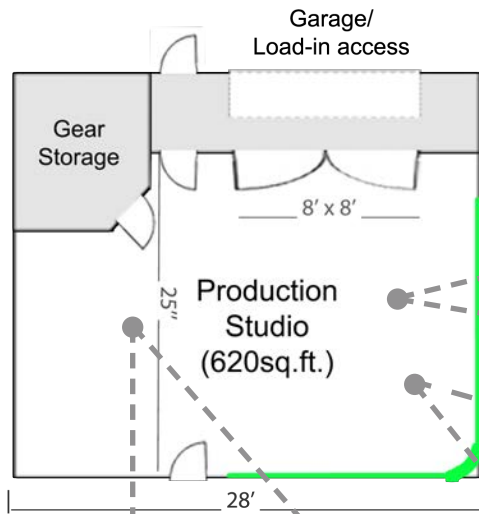

Increase your production value!

Studio Space For Rent:

- 620 sq. ft.
- Rates:
 - \$35/hr (2 hour min.)
 - \$350 day rate (11 hours)
 - Weekly & Monthly rates also available
- Easy vehicle load-in access
- 120 amps of power available